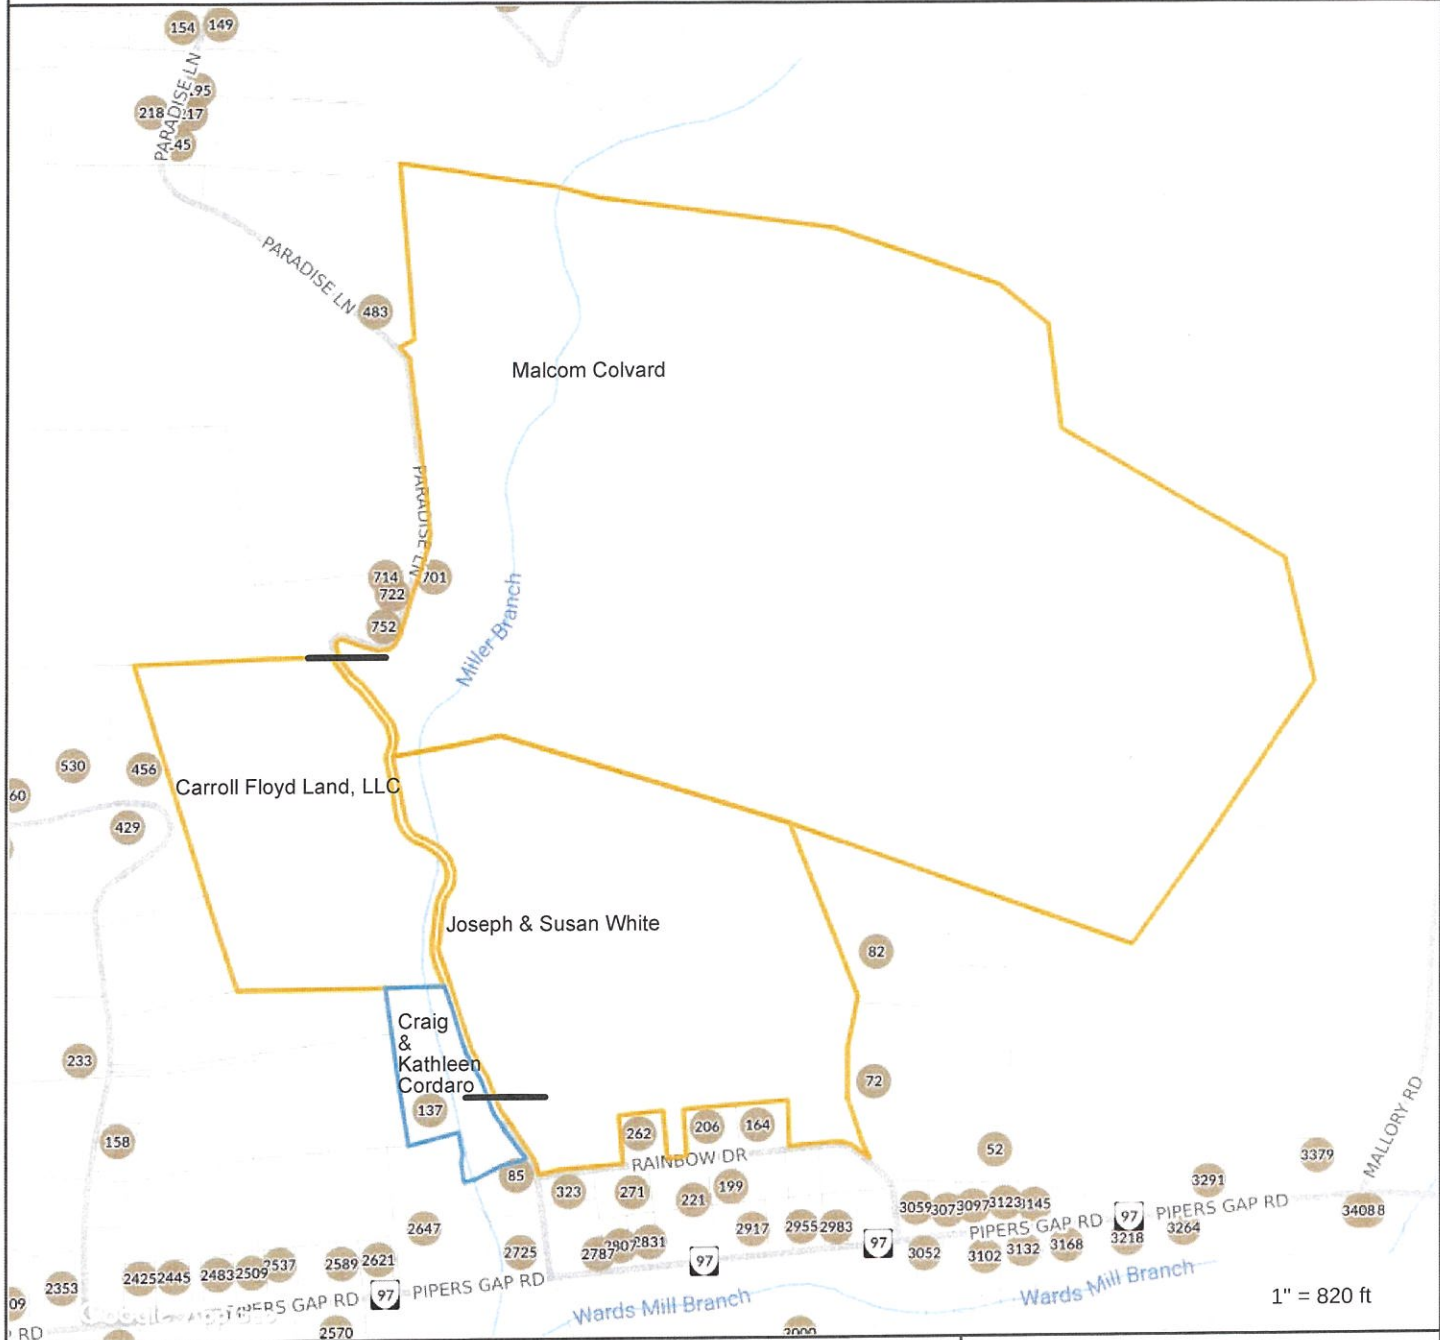

### Abutting owners to non maintained of Paradise Lan, Galax, VA

**Property Information**

Property ID 123-A-162  
 Location 137 WHITNEY LN  
 Owner CORDARO CRAIG ROBERT &

**MAP FOR REFERENCE ONLY  
NOT A LEGAL DOCUMENT**

Carroll County, VA makes no claims and no warranties, expressed or implied, concerning the validity or accuracy of the GIS data presented on this map.

Geometry updated 1/1/2020  
Data updated 1/1/2020